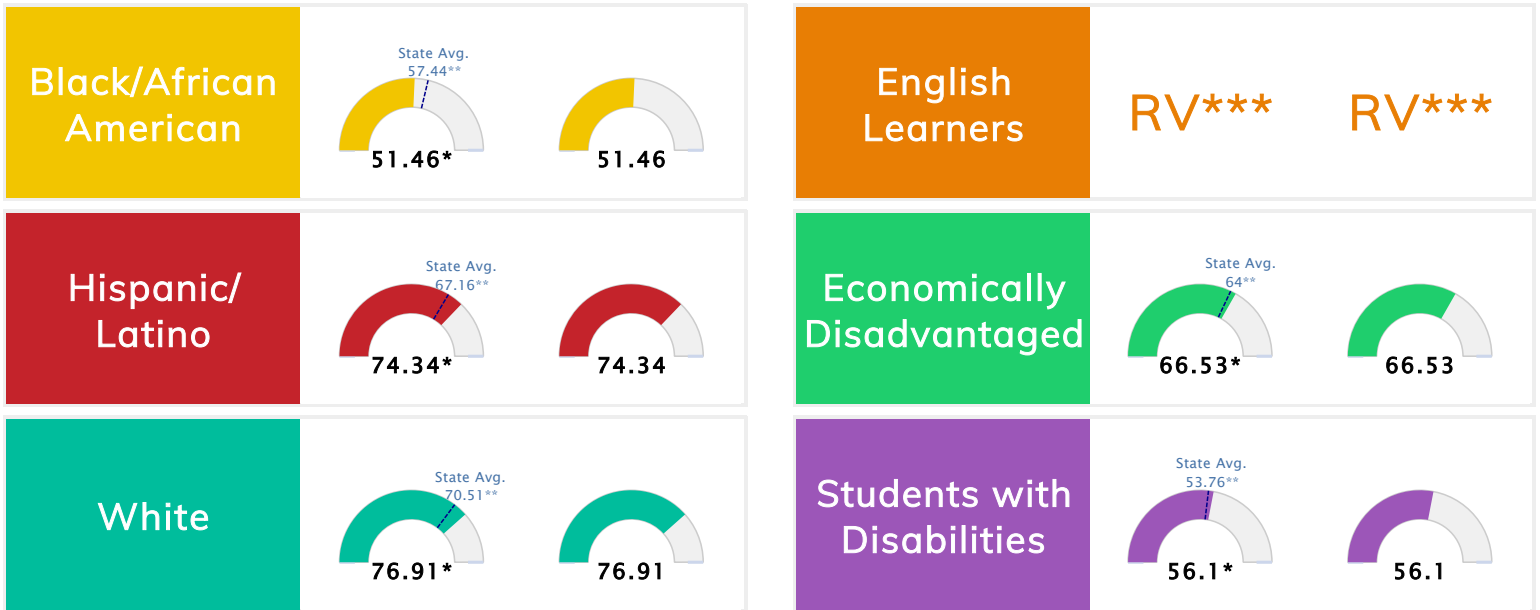

ELA % Tested	Math % Tested	ELA % Tested	Math % Tested

All Students	100.00%	100.00%		
Black / African American	100.00%	100.00%	English Learners	RV***
Hispanic / Latino	100.00%	100.00%	Economically Disadvantaged	100.00%
White	100.00%	100.00%	Students with Disabilities	100.00%

***RV = Restricted Value for sub-pops size < 10

Prepared by the Arkansas Department of Education: Division of Elementary and Secondary Education