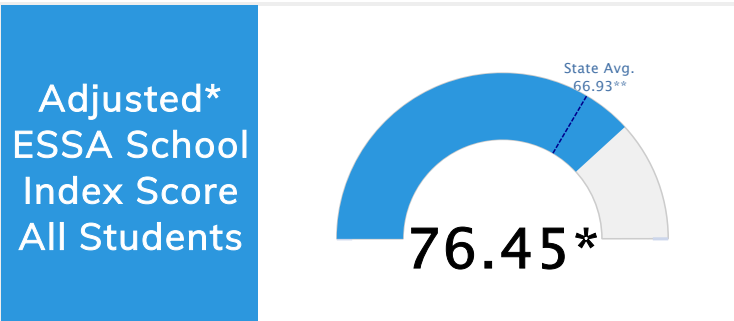

2020 - 2021 • Accountability At-a-Glance • Southside Elementary School

Contact Information
Southside Elementary School | Cabot School District
Principal: Amy Morrow | Superintendent: William Tony Thurman
2600 S. Pine Cabot, AR 72023-
http://cabotschools.org | (501) 743-3567

Student Information			
Grades	K - 4	Total Enrollment	436
Black	1.15%	<i>English Learners</i>	0.69%
Hispanic	2.52%	<i>Economically Disadvantaged</i>	33.72%
White	90.83%	<i>Students with Disabilities</i>	13.76%

The Public School Rating System (A.C.A. § 6-15-2105) was suspended for the 2020-2021 school year by Act 89 of 2021

School Performance • ESSA School Index Score 2021

*To ensure stakeholders can draw reasonable conclusions about school performance, two scores are reported for all students and subgroups of students. This promotes increased transparency and ensures the information on performance is meaningful and comparable as required by Section 1111(c)(4)(E)(ii) of the Every Student Succeeds Act.

Two scores reported (If both scores are equal the school tested 95% or more students):

- **Adjusted ESSA School Index score:** The Annual ESSA School Index Score follows the approved [ESSA Business Rules](#).
- **Unadjusted ESSA School Index score:** This score reflects school performance for full academic year students that were tested regardless of whether 95% of students tested. Please see percent tested below. These data should only be used to facilitate discussions regarding the impact of COVID-19.

**State Average of ESSA School Index Scores for Grade Span.