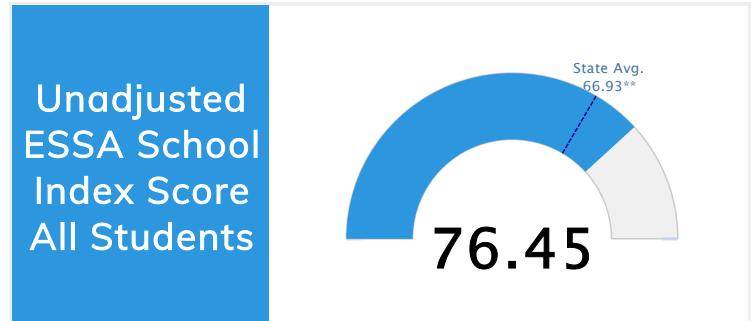

2020 - 2021 • Accountability At-a-Glance • Southside Elementary School

Contact Information
Southside Elementary School | Cabot School District
Principal: Amy Morrow | Superintendent: William Tony Thurman
2600 S. Pine Cabot, AR 72023-
http://cabotschools.org | (501) 743-3567

Student Information			
Grades	K - 4	Total Enrollment	436
Black	1.15%	<i>English Learners</i>	0.69%
Hispanic	2.52%	<i>Economically Disadvantaged</i>	33.72%
White	90.83%	<i>Students with Disabilities</i>	13.76%

The Public School Rating System (A.C.A. § 6-15-2105) was suspended for the 2020-2021 school year by Act 89 of 2021

School Performance • ESSA School Index Score 2021

*To ensure stakeholders can draw reasonable conclusions about school performance, two scores are reported for all students and subgroups of students. This promotes increased transparency and ensures the information on performance is meaningful and comparable as required by Section 1111(c)(4)(E)(ii) of the Every Student Succeeds Act.

Two scores reported (If both scores are equal the school tested 95% or more students):

- **Adjusted ESSA School Index score:** The Annual ESSA School Index Score follows the approved [ESSA Business Rules](#).
- **Unadjusted ESSA School Index score:** This score reflects school performance for full academic year students that were tested regardless of whether 95% of students tested. Please see percent tested below. These data should only be used to facilitate discussions regarding the impact of COVID-19.

**State Average of ESSA School Index Scores for Grade Span.